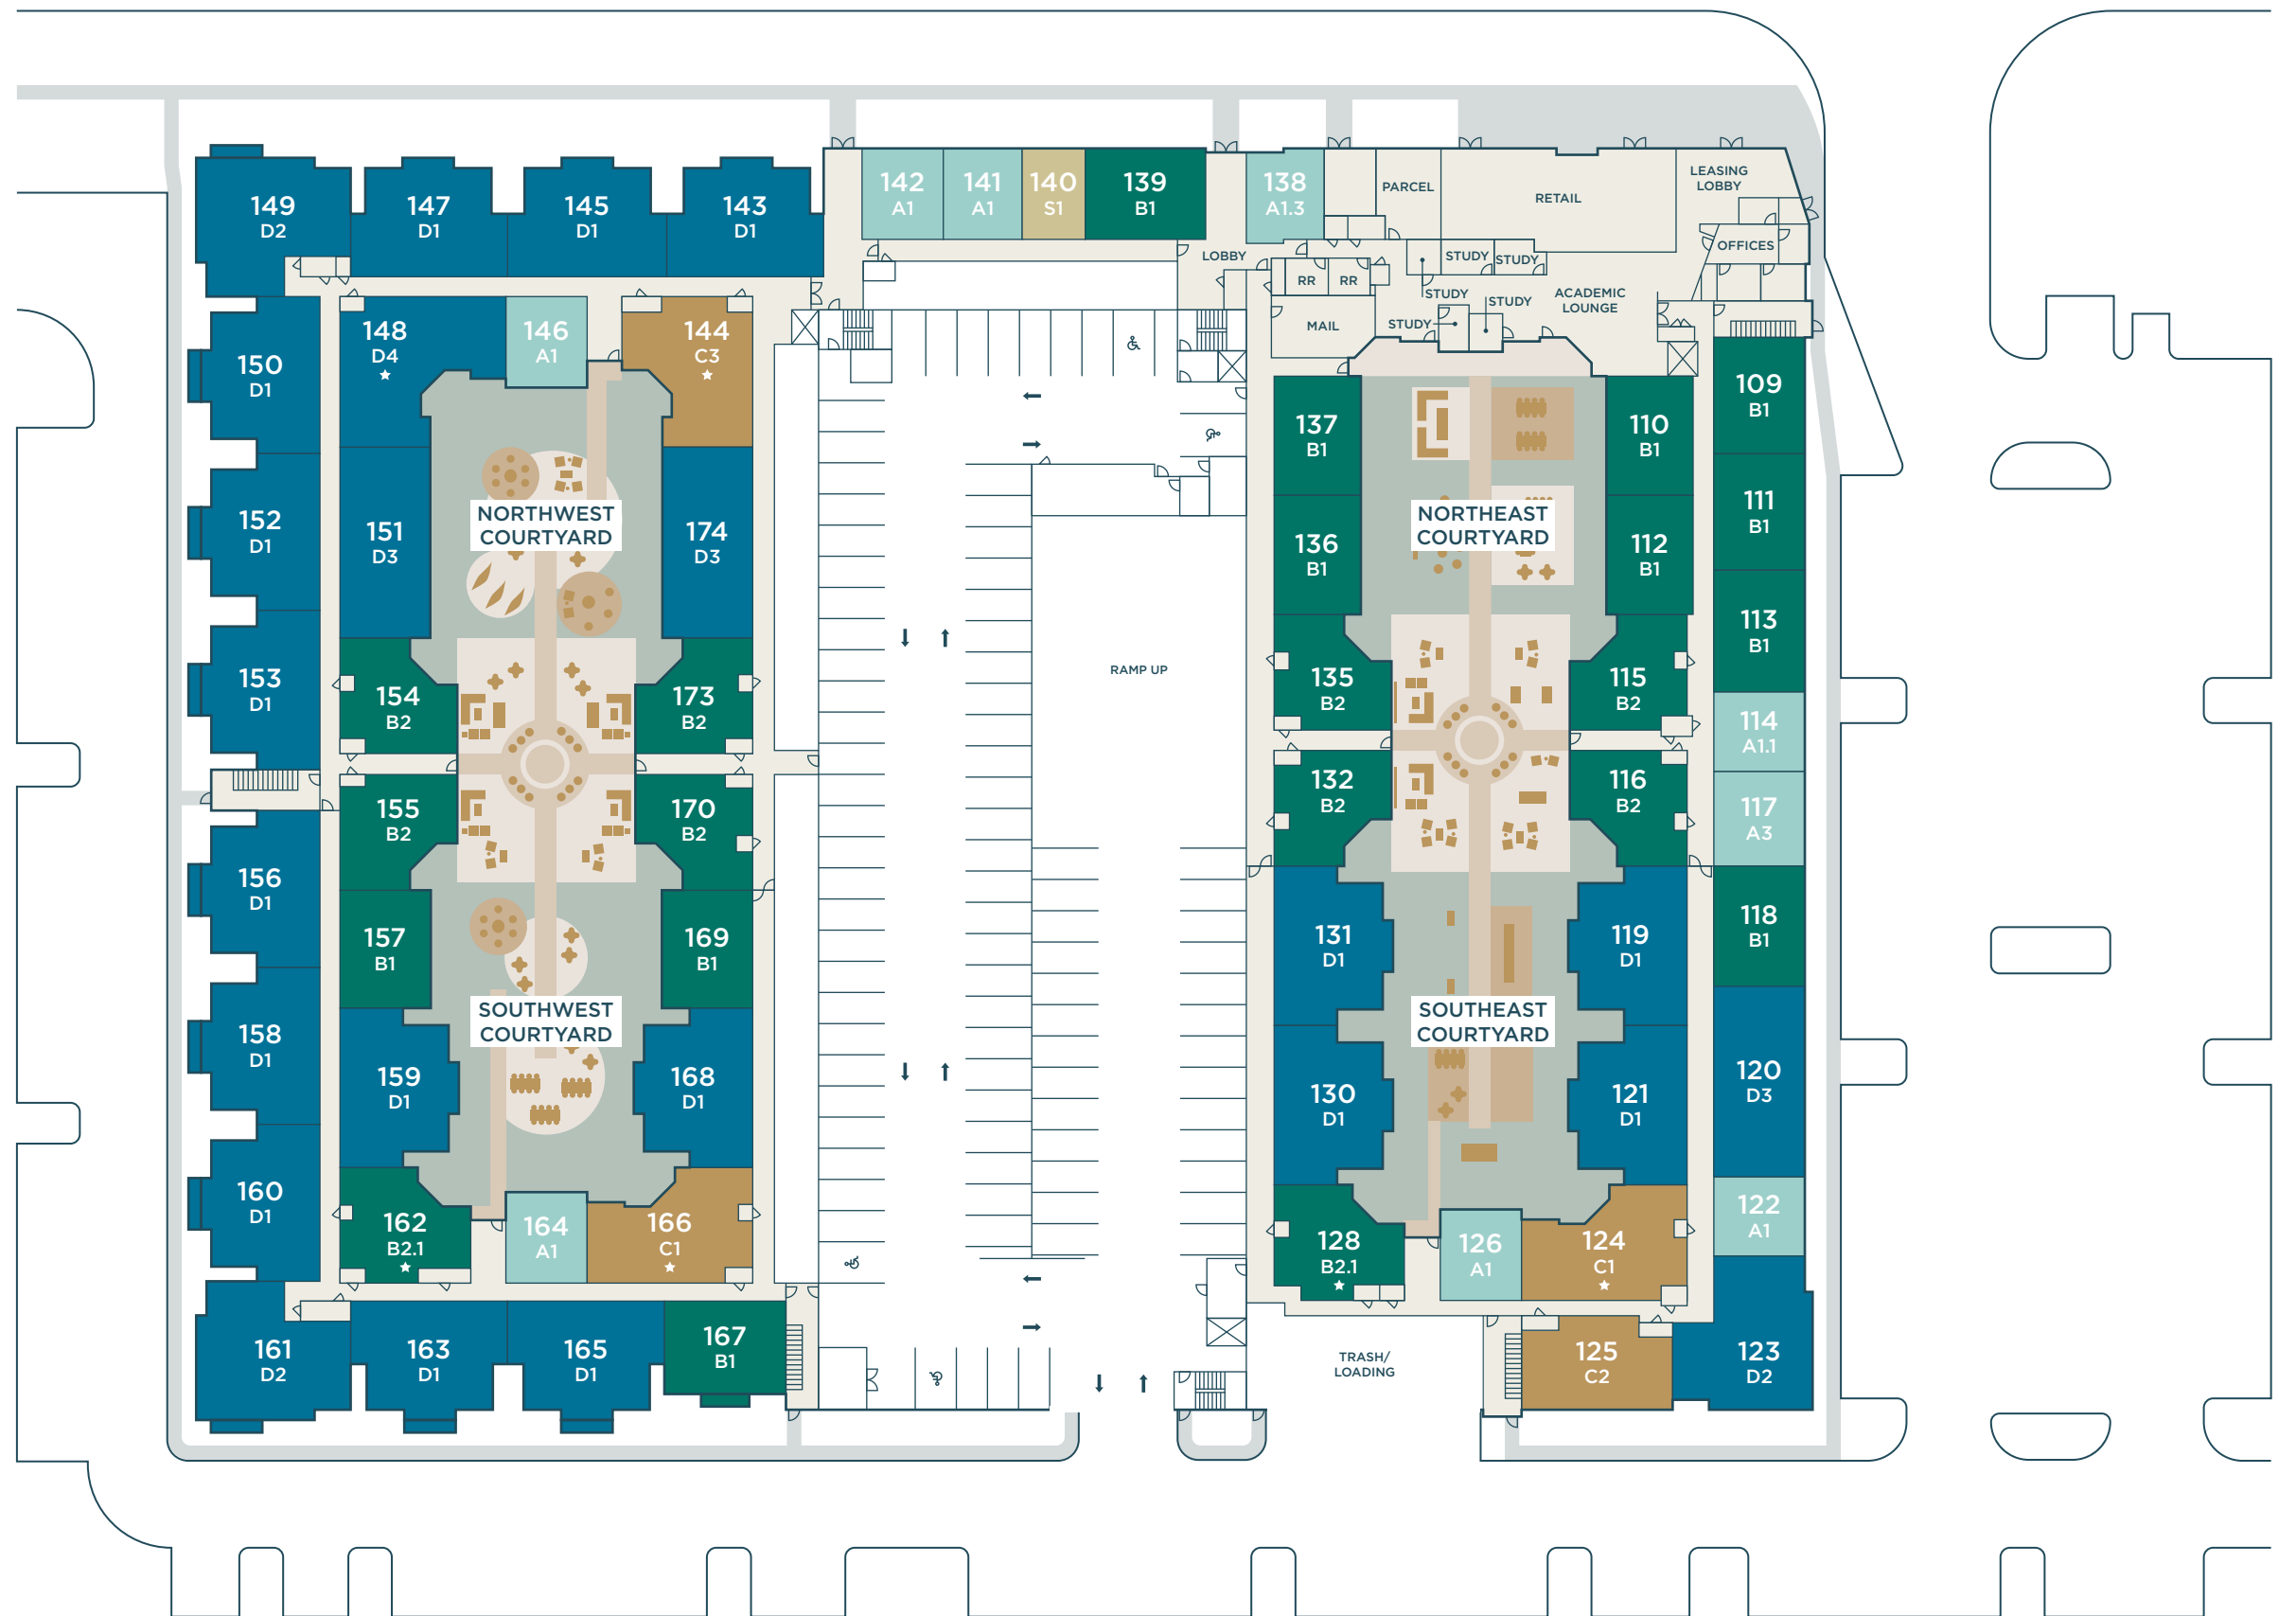

THE METROPOLITAN

LEVEL ONE

STUDIO

1 BED / 1 BATH

2 BED / 2 BATH

3 BED / 3 BATH

4 BED / 4 BATH

★ PREMIUM UNIT

2701 EAST FOWLER AVENUE
TAMPA, FLORIDA 33612

EAST FOWLER AVENUE

THE
METROPOLITAN

LEVEL TWO

STUDIO

1 BED / 1 BATH

2 BED / 2 BATH

3 BED / 3 BATH

4 BED / 4 BATH

★ PREMIUM UNIT

2701 EAST FOWLER AVENUE
TAMPA, FLORIDA 33612

EAST FOWLER AVENUE

THE METROPOLITAN

LEVEL THREE

STUDIO

1 BED / 1 BATH

2 BED / 2 BATH

3 BED / 3 BATH

4 BED / 4 BATH

★ PREMIUM UNIT

2701 EAST FOWLER AVENUE
TAMPA, FLORIDA 33612

EAST FOWLER AVENUE

THE
METROPOLITAN

LEVEL FOUR