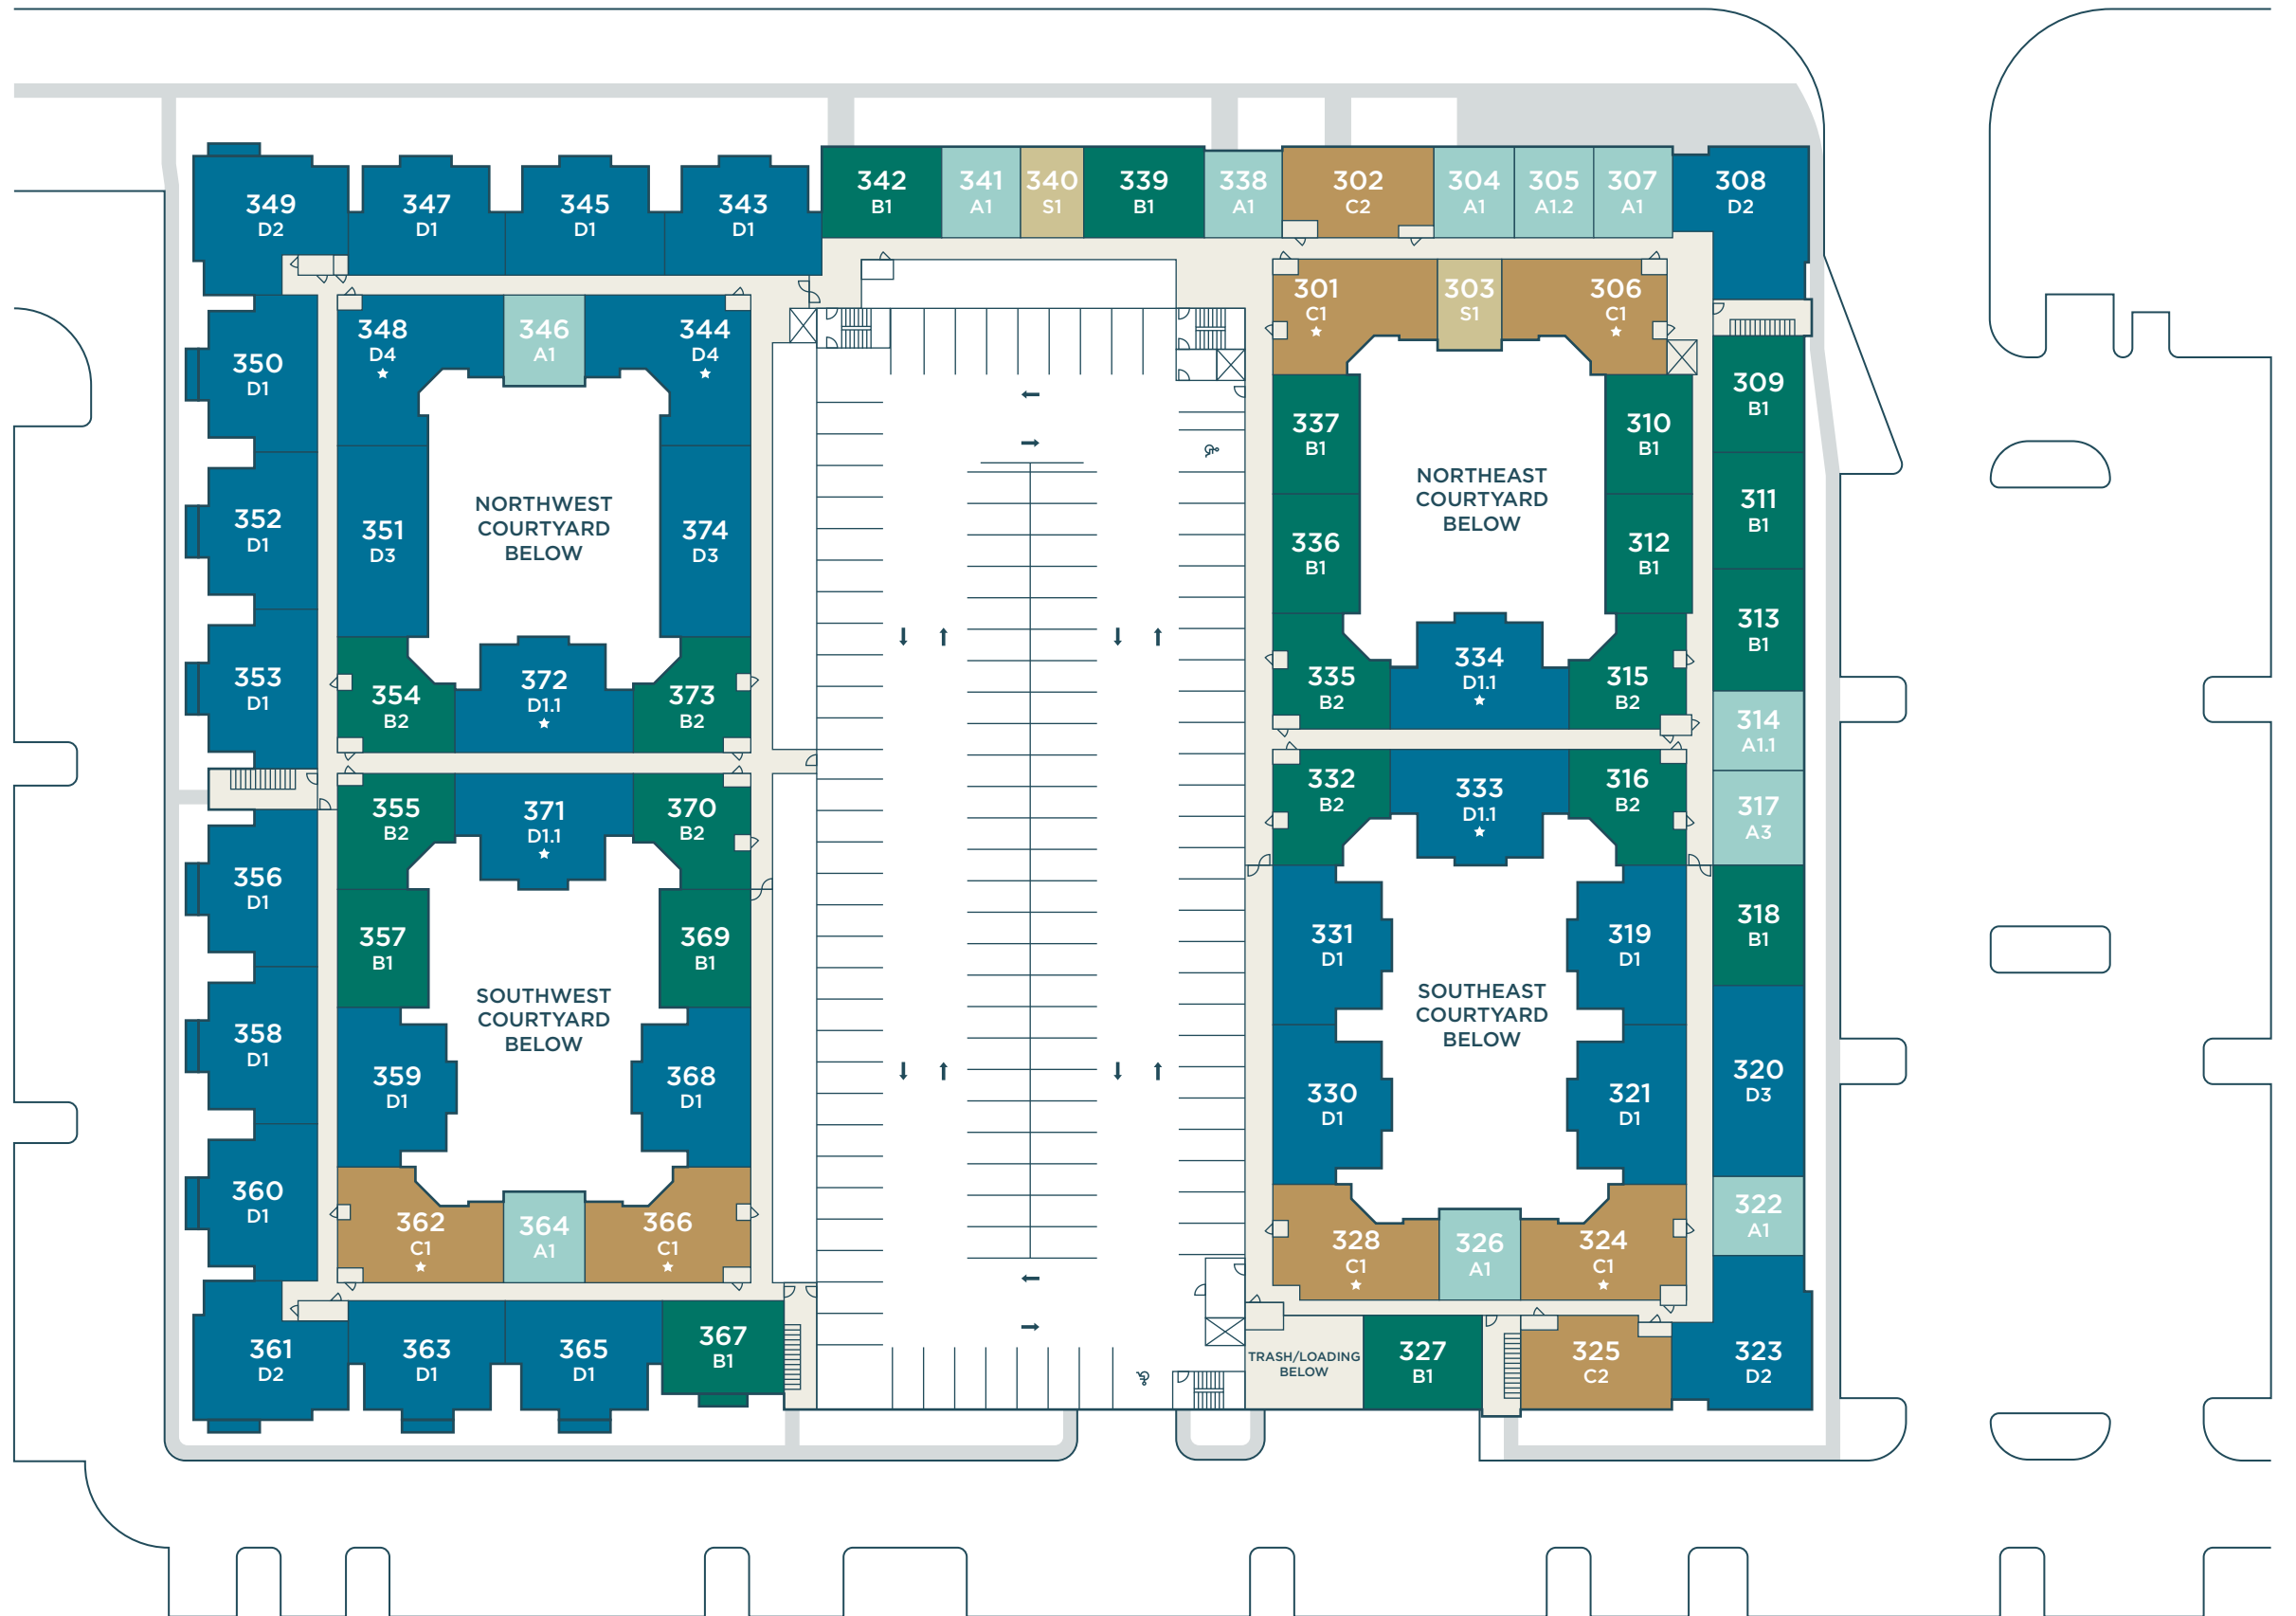

THE METROPOLITAN

LEVEL ONE

STUDIO

1 BED / 1 BATH

2 BED / 2 BATH

3 BED / 3 BATH

4 BED / 4 BATH

★ PREMIUM UNIT

2 BED / 2 BATH

3 BED / 3 BATH

4 BED / 4 BATH

★ PREMIUM UNIT

2701 EAST FOWLER AVENUE
TAMPA, FLORIDA 33612

EAST FOWLER AVENUE

THE
METROPOLITAN

LEVEL FOUR

THE METROPOLITAN

ROOF

STUDIO

1 BED / 1 BATH

2 BED / 2 BATH

3 BED / 3 BATH

4 BED / 4 BATH

★ PREMIUM UNIT