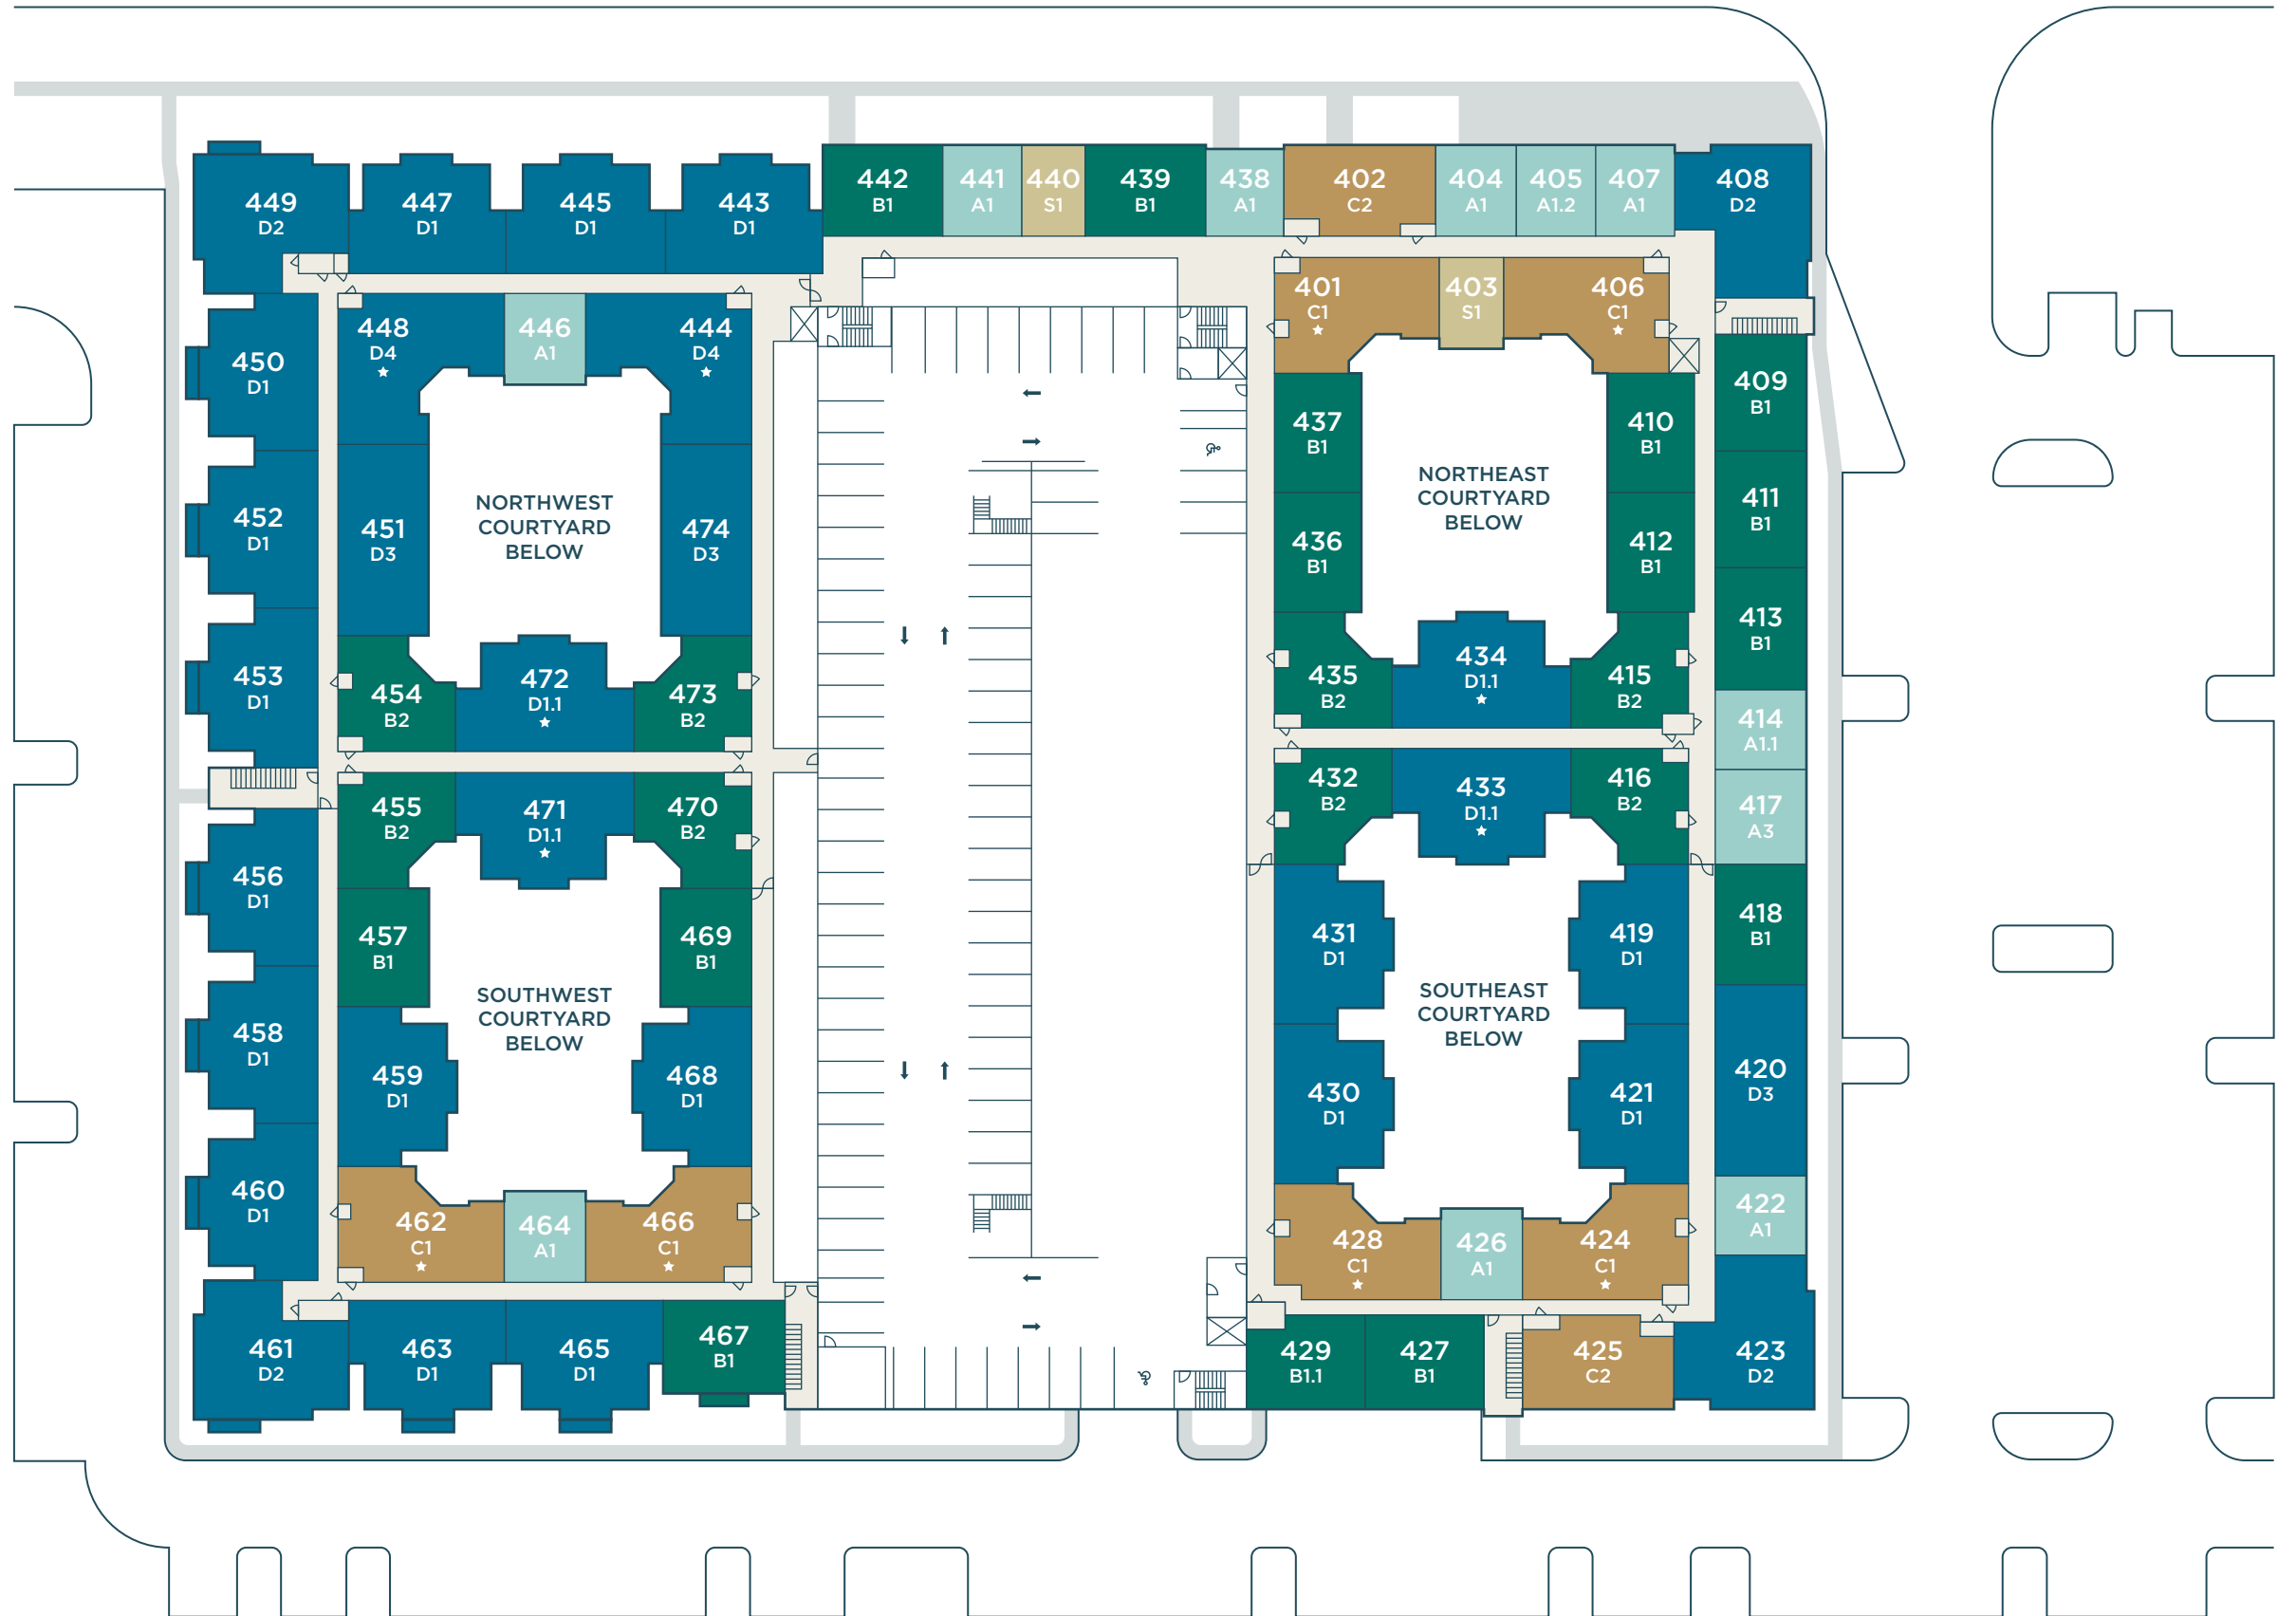

THE METROPOLITAN

LEVEL ONE

STUDIO

1 BED / 1 BATH

2 BED / 2 BATH

3 BED / 3 BATH

4 BED / 4 BATH

★ PREMIUM UNIT

STUDIO

1 BED / 1 BATH

2 BED / 2 BATH

3 BED / 3 BATH

4 BED / 4 BATH

★ PREMIUM UNIT

2701 EAST FOWLER AVENUE
TAMPA, FLORIDA 33612

EAST FOWLER AVENUE

THE METROPOLITAN

ROOF

STUDIO

1 BED / 1 BATH

2 BED / 2 BATH

3 BED / 3 BATH

4 BED / 4 BATH

★ PREMIUM UNIT