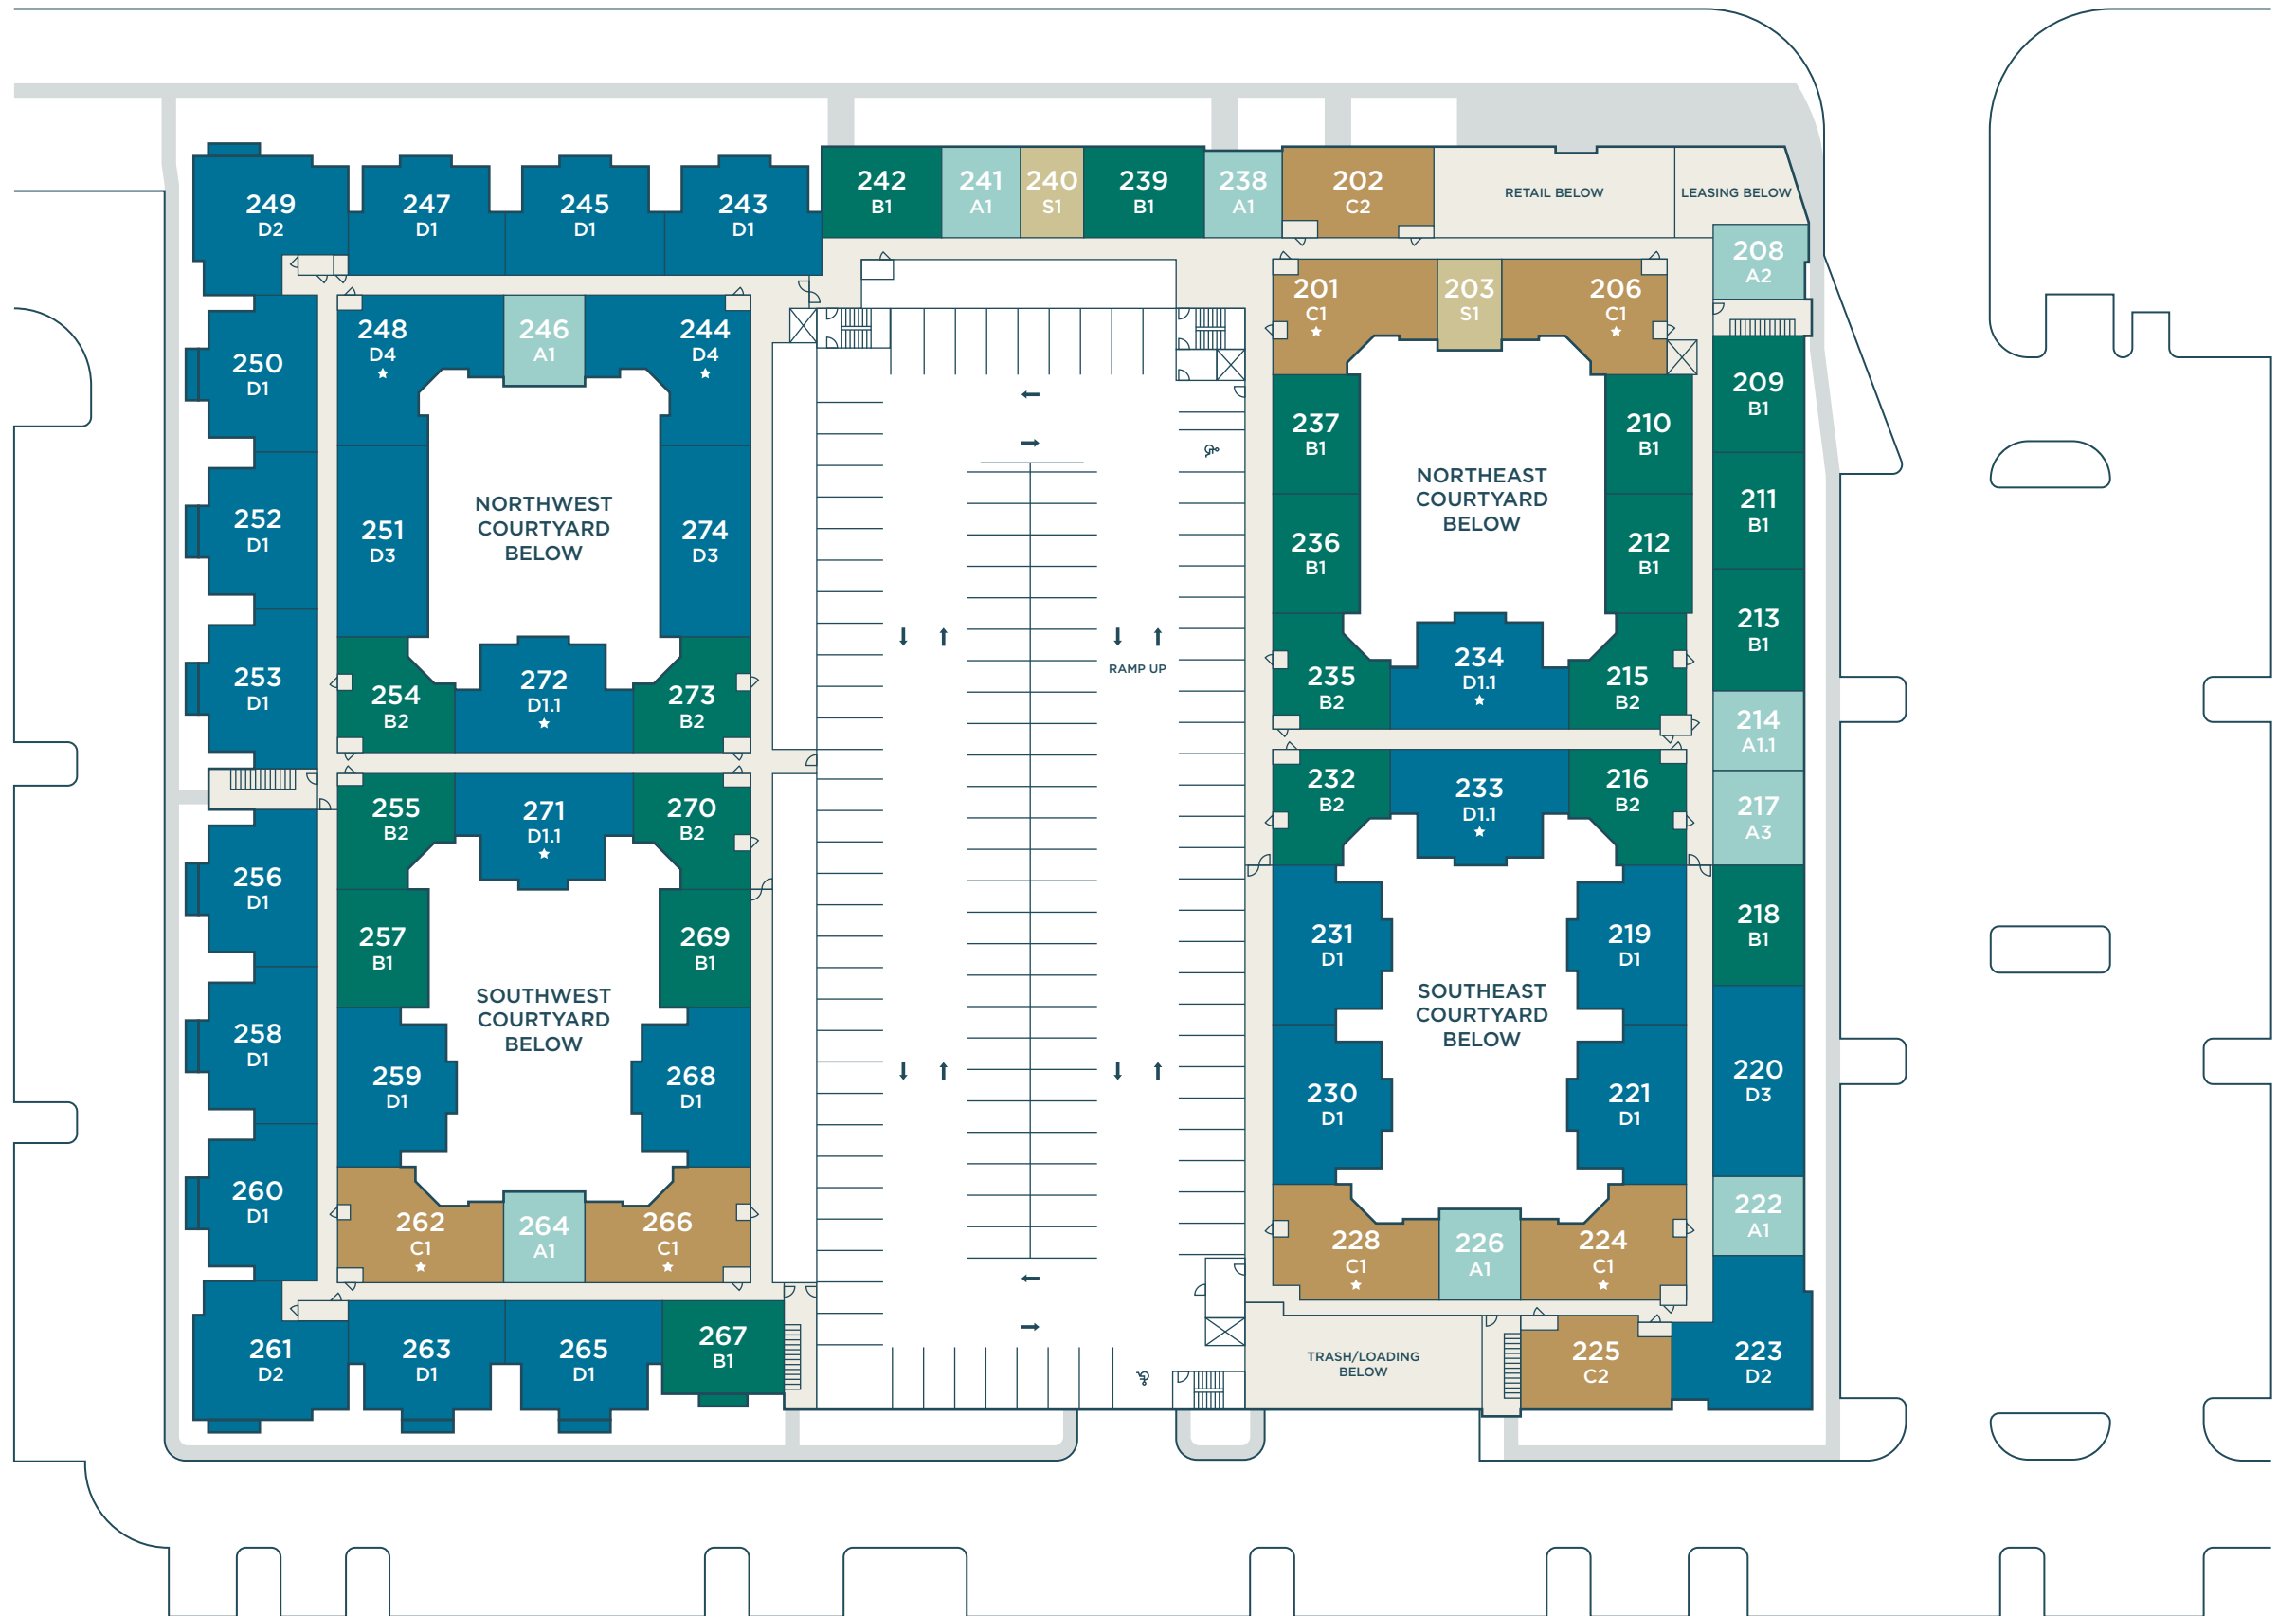

THE METROPOLITAN

LEVEL ONE

STUDIO

1 BED / 1 BATH

2 BED / 2 BATH

3 BED / 3 BATH

4 BED / 4 BATH

★ PREMIUM UNIT

2701 EAST FOWLER AVENUE
TAMPA, FLORIDA 33612

EAST FOWLER AVENUE

THE
METROPOLITAN

LEVEL TWO

STUDIO

1 BED / 1 BATH

2 BED / 2 BATH

3 BED / 3 BATH

4 BED / 4 BATH

★ PREMIUM UNIT

2701 EAST FOWLER AVENUE
TAMPA, FLORIDA 33612

EAST FOWLER AVENUE

THE METROPOLITAN

LEVEL THREE

STUDIO

1 BED / 1 BATH

2 BED / 2 BATH

3 BED / 3 BATH

4 BED / 4 BATH

★ PREMIUM UNIT

2701 EAST FOWLER AVENUE
TAMPA, FLORIDA 33612

EAST FOWLER AVENUE

THE
METROPOLITAN

LEVEL FOUR